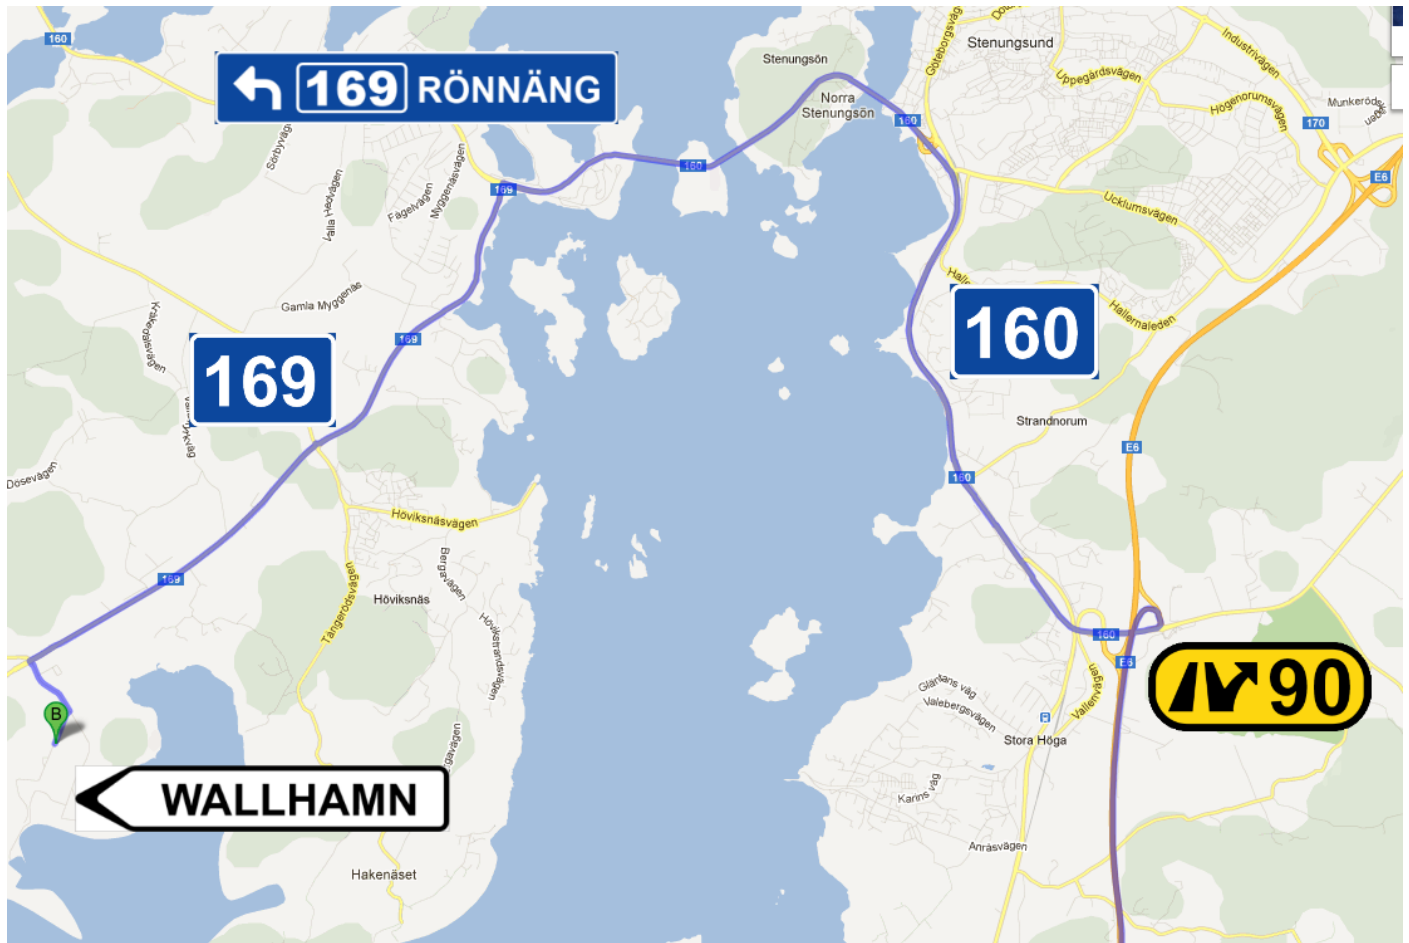

Directions to Wallhamn

If you have a GPS you may use the following to program your destination:

Coordinates: Lat. 58° 01', Long 11° 42'

ZIP: 471 99 Wallhamn

From Gothenburg (via E6 North)

1	Drive E6 North towards Oslo	~40 km
2	At exit 90, Stora Högamotet, take ramp right for 160 toward Tjörn / Orust / Stenungsund S	0,5 km
3	At roundabout, turn right onto 160	0,5 km
4	At roundabout, take 2nd exit to stay on the 160	8,7 km
5	At the next intersection after the big bridge, turn left onto 169 toward Rönnäng / Skärhamn / Wallhamn	2,7 km
6	At next roundabout, follow the sign towards Wallhamn	2,9 km
7	After 2,9 km turn left at the sign	0,4 km

From Oslo (via E6 South)

8	At exit 91, Stenungsundsmotet, take ramp right for 160 toward Tjörn / Orust / Stenungsund C	
9	Take next ramp right for 160 toward Tjörn / Orust	0,5 km
10	Keep going straight towards 160 for approx. 4 km	4,0 km
11	Follow signs toward 160 Tjörn / Orust	0,5 km
12	Follow directions 5-7	